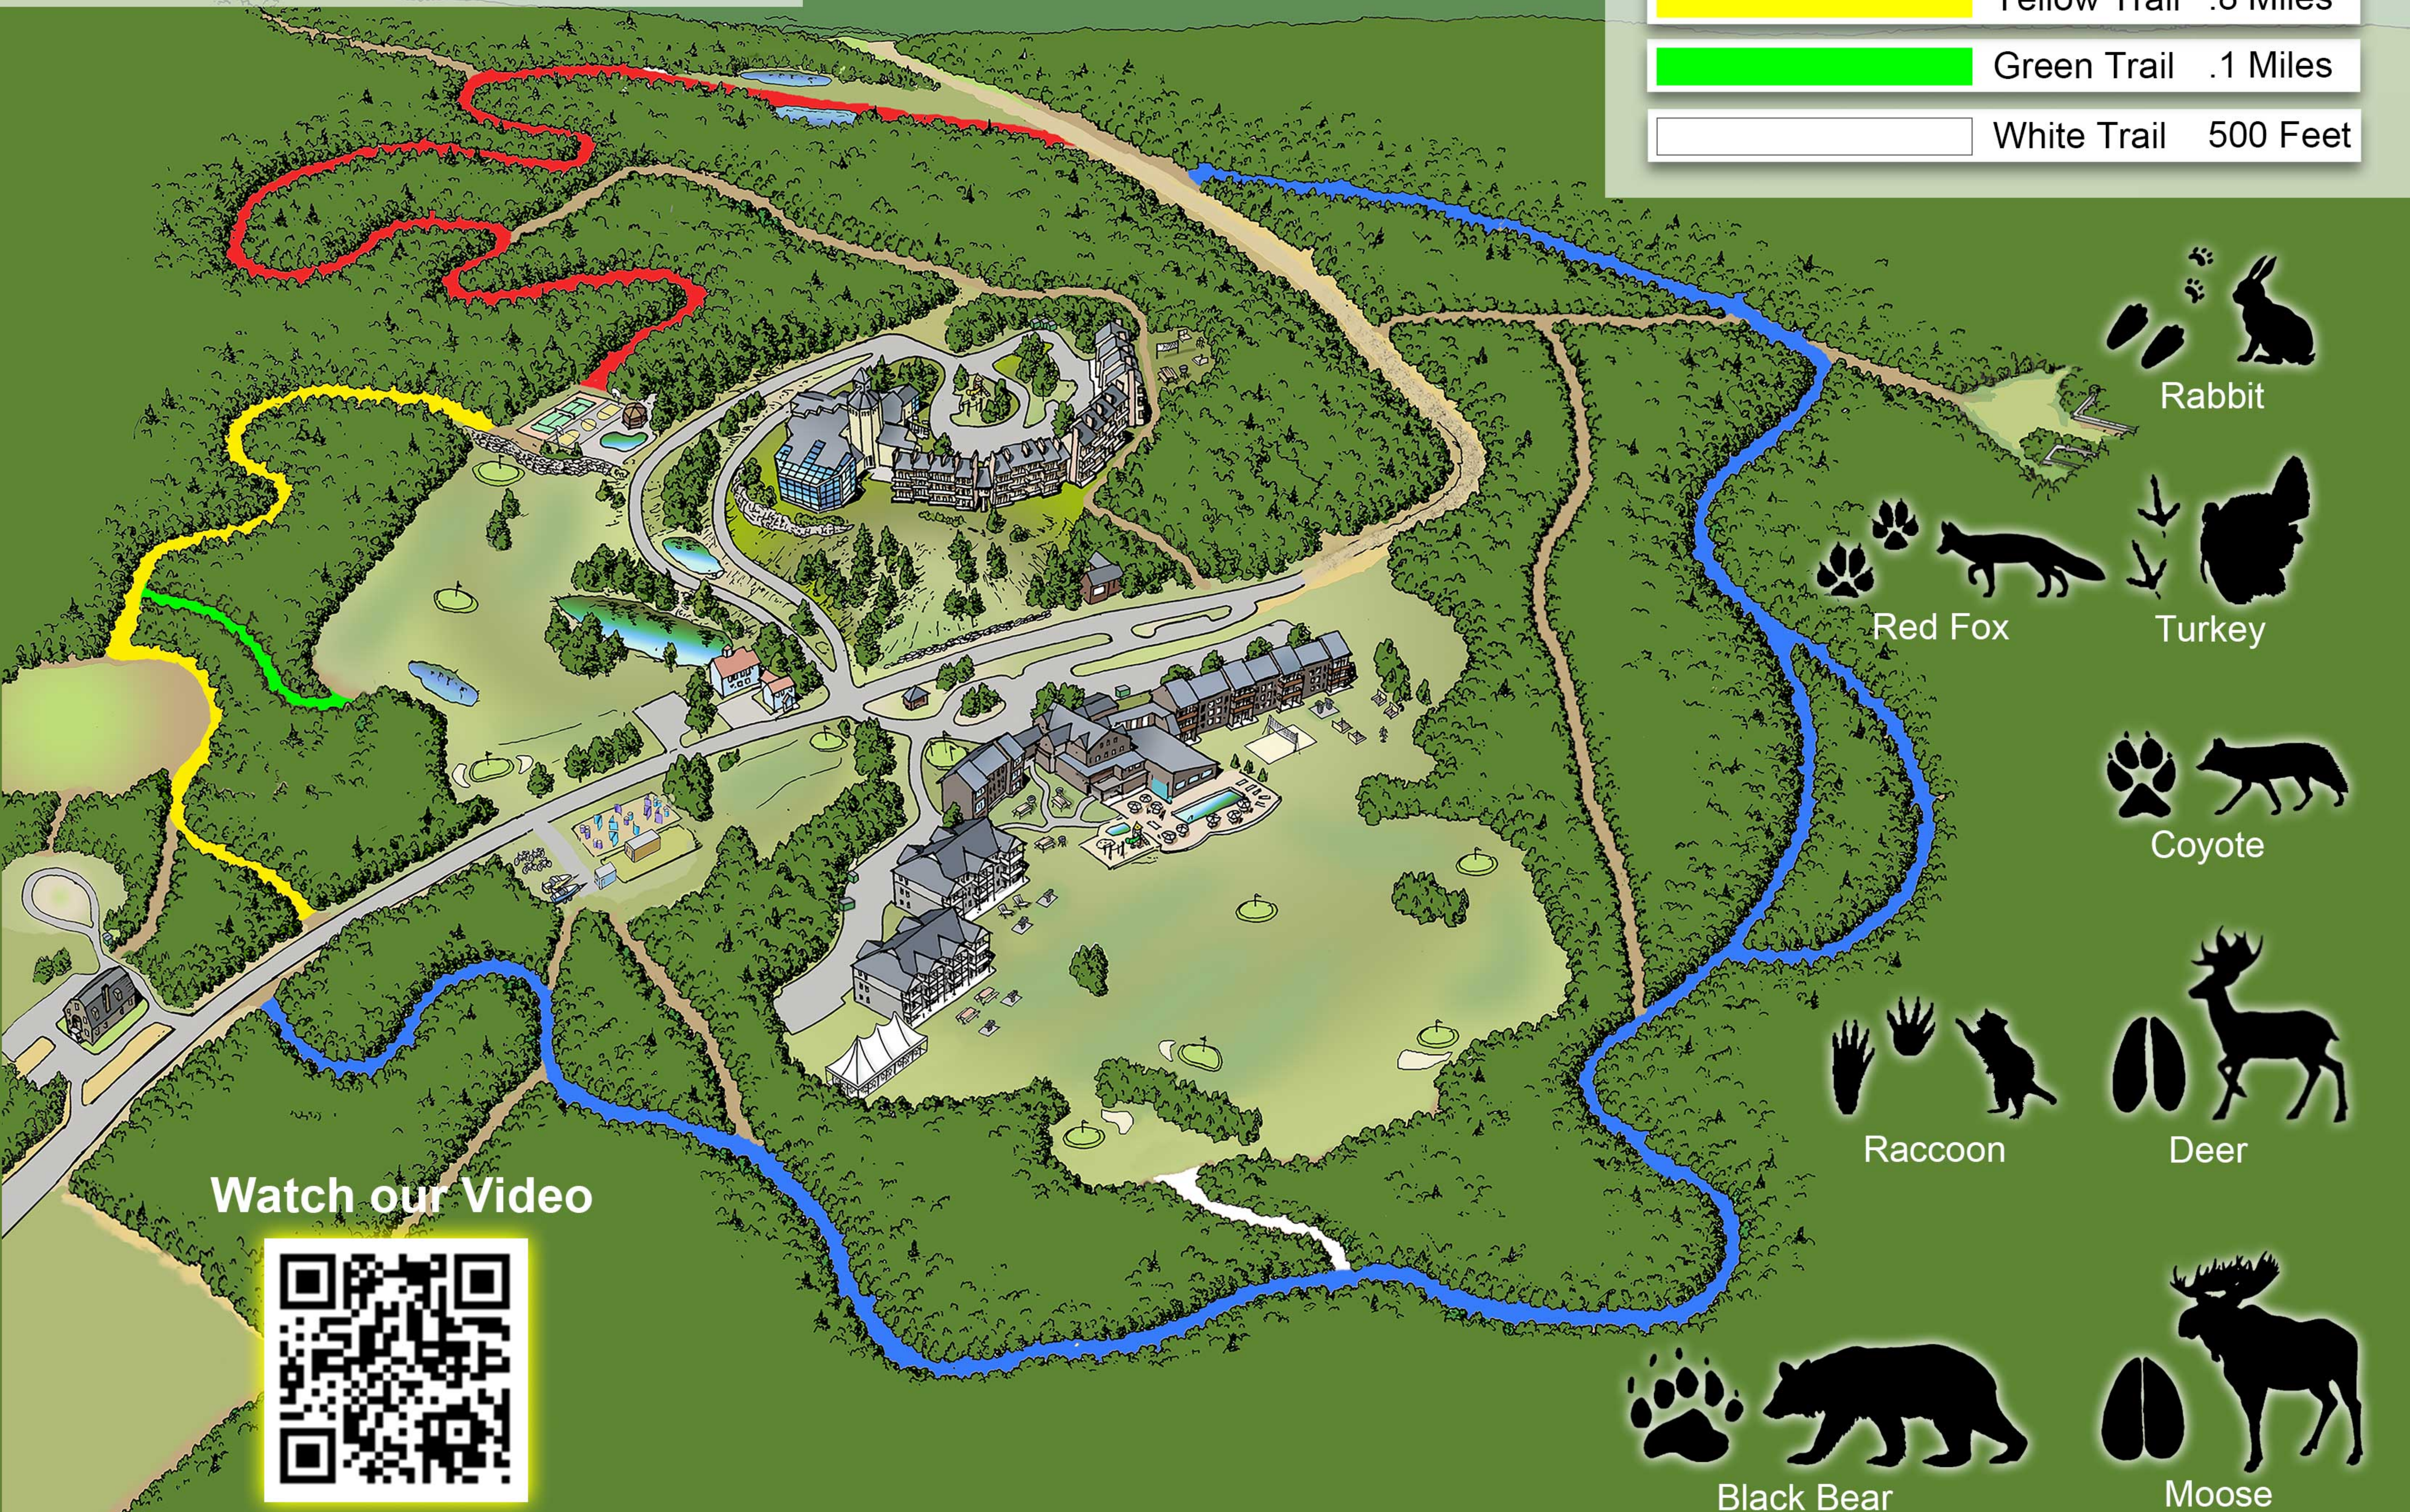

STEELE HILL

RESORTS

TRAIL & CAMPUS MAP

Like us on Facebook
facebook.com/steelhillresort

Follow us on Twitter
twitter.com/steelhill

Visit our Site
SteeleHill.com

STEELE HILL RESORTS

TRAIL MAP

TRAIL MAP KEY

	Red Trail	1.2 Miles
	Blue Trail	1.5 Miles
	Yellow Trail	.8 Miles
	Green Trail	.1 Miles
	White Trail	500 Feet

Rabbit

Red Fox

Turkey

Coyote

Raccoon

Deer

Black Bear

Moose

Watch our Video

SteeleHill.com/Trails